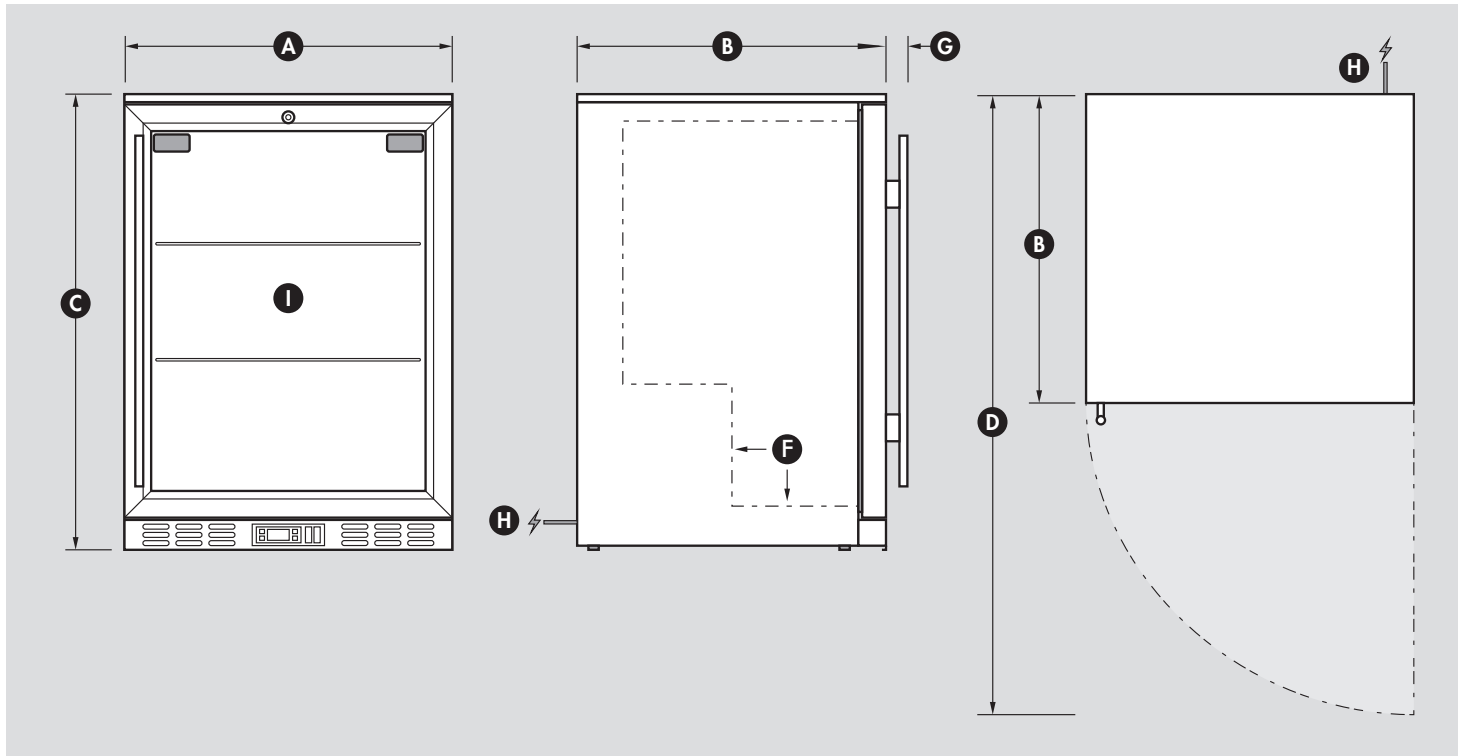

SPECIFICATIONS

Capacity (litres)	129
Holds (cans)	140
Noise Level	47
Consumption	1.23Kwh/24Hrs
Unit dimensions (WxDxH)	600 x 500 x 840
Lockable	Yes
Gross weight	50 kg

**Specifications and price of this product may change at any time

**For more information about this product please call us or visit our website.

www.rhinoequipment.eu

PRODUCT INFORMATION

SG1R-B

INFORMATION

DIMENSIONS

(A)	Overall width	600mm
(B)	Overall depth	495mm
(C)	Overall height - includes feet	840mm
(D)	Overall depth with door open	1070mm
(E)	Height of hinge cap (included in height above)	N/A
(F)	Internal step inside unit	190mm In & 190mm High
(G)	Depth of handle (adds to depth above)	40mm
(H)	Power cord location & length	1800mm
(I)	Internal dimensions (WxDxH)	520 x 380 x 680mmH

Note: Door opens maximum 3mm outside diameter

INSTALLATION & BUILDING INTO CAVITY'S

Minimum cavity size needed (WxDxH)	620 x 600 x 850mmH
Venting type of fridge	Front Venting, Through Grill

****Note: If wanting a 'cabinet door' in front of fridge door please contact us****

OTHER HELPFUL INFORMATION

Height floor to bottom of door	65mm
Door size (WxH)	600 x 755mm
Feet height fully tightened	15mm
Height adjustment available on current feet	10mm
Change feet size for extra height option	30mm
Shelf Qty / Size	2 x (500mmW x 350mmD)
Wine Shelf available (Y/N)	Yes