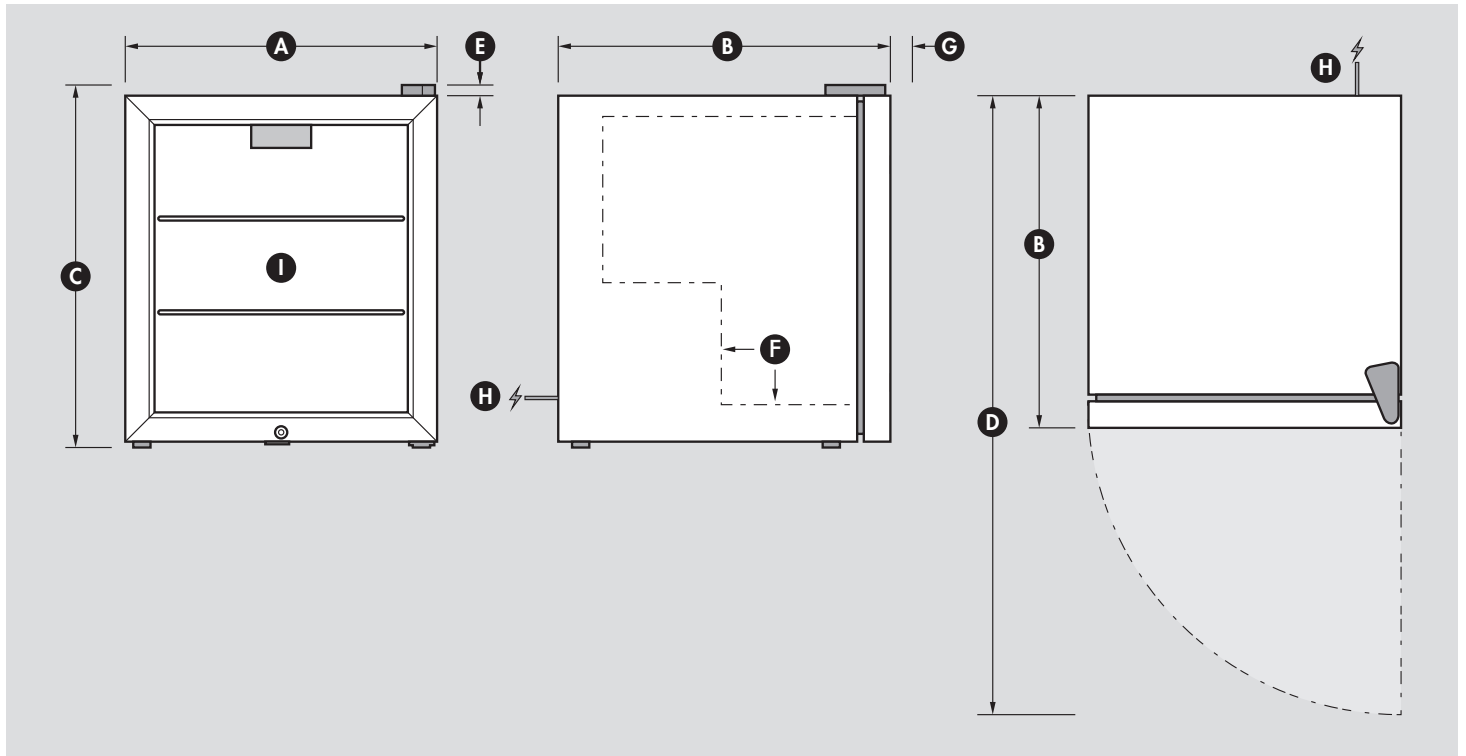

PRODUCT INFORMATION

HUS-SC50AB

INFORMATION

DIMENSIONS

Ⓐ	Overall width	430mm
Ⓑ	Overall depth	490mm
Ⓒ	Overall height - includes feet	510mm
Ⓓ	Overall depth with door open	890mm
Ⓔ	Height of hinge cap (included in height above)	10mm
Ⓕ	Internal step inside unit	210mm In & 190mm High
Ⓖ	Depth of handle (adds to depth above)	35mm
Ⓗ	Power cord location & length	1800mm
Ⓘ	Internal dimensions (WxDxH)	340 x 380 x 420mmH

Note: Door opens maximum 10mm outside fridge diameter

INSTALLATION & BUILDING INTO CAVITY'S

Minimum cavity size needed (WxDxH) 470 x 530 x 530mmH
Venting type of fridge REAR - A rear vent would lessen run times.

Note: If wanting a 'cabinet door' in front of fridge door please contact us

OTHER HELPFUL INFORMATION

Height floor to bottom of door	20mm
Door size (WxH)	435 x 480mmH
Feet height fully tightened	15mm
Height adjustment available on current feet	None
Change feet size for extra height option	N/A
Shelf Qty / Size	1 x (345x310mmD) & 1 x (345x205mmD)
Wine Shelf available (Y/N)	Yes

PERFORMANCE

Cooling	Can cool to 0oC (Zero)
Application suitability	Indoor
Maximum operating ambient temperature	32oC
Meps energy approved & food grade	Yes