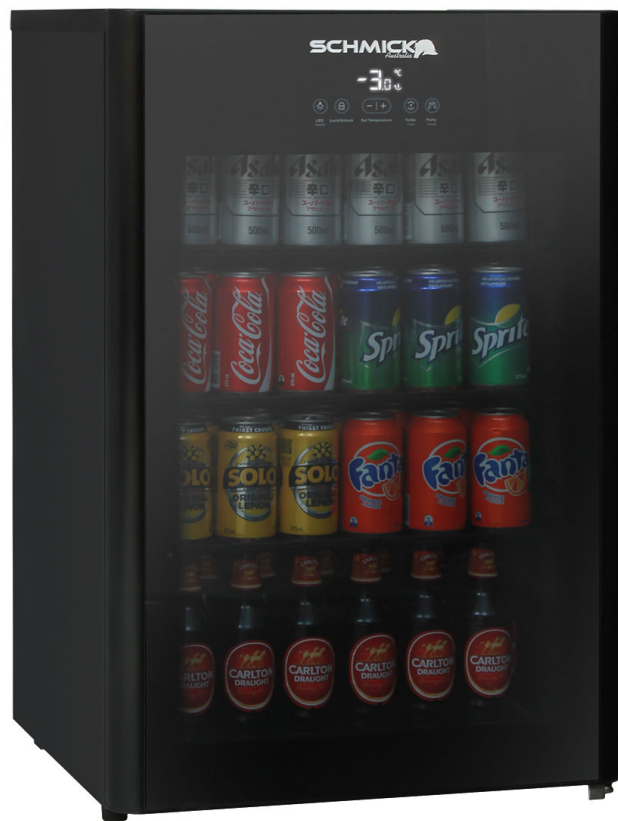

BAR FRIDGES

Cooling the Beers of a Nation Australia

Bringing the worlds best chillers to Australia

MODEL: HUS-EX108

QUICK INFO

Coldest Alfresco Beer Fridge Possible is available with this specially designed under zero bar fridge.

You can choose your temperature with a simple touch button control and then you have 2 x special choices to make drinks cold, the TURBO mode gives 1 hour at 5, and Party Mode runs at 5 to ensure the coldness in times of extreme need.

SPECIFICATIONS

Capacity (litres)	108
Holds (cans)	108
Noise Level	45dB (Low)
Consumption	2.70Kwh/24Hrs
Unit dimensions (WxDxH)	560 x 500 x 845
Lockable	No
Gross weight	50kg

SCHMICK
Australia

**Specifications and price of this product may change at any time